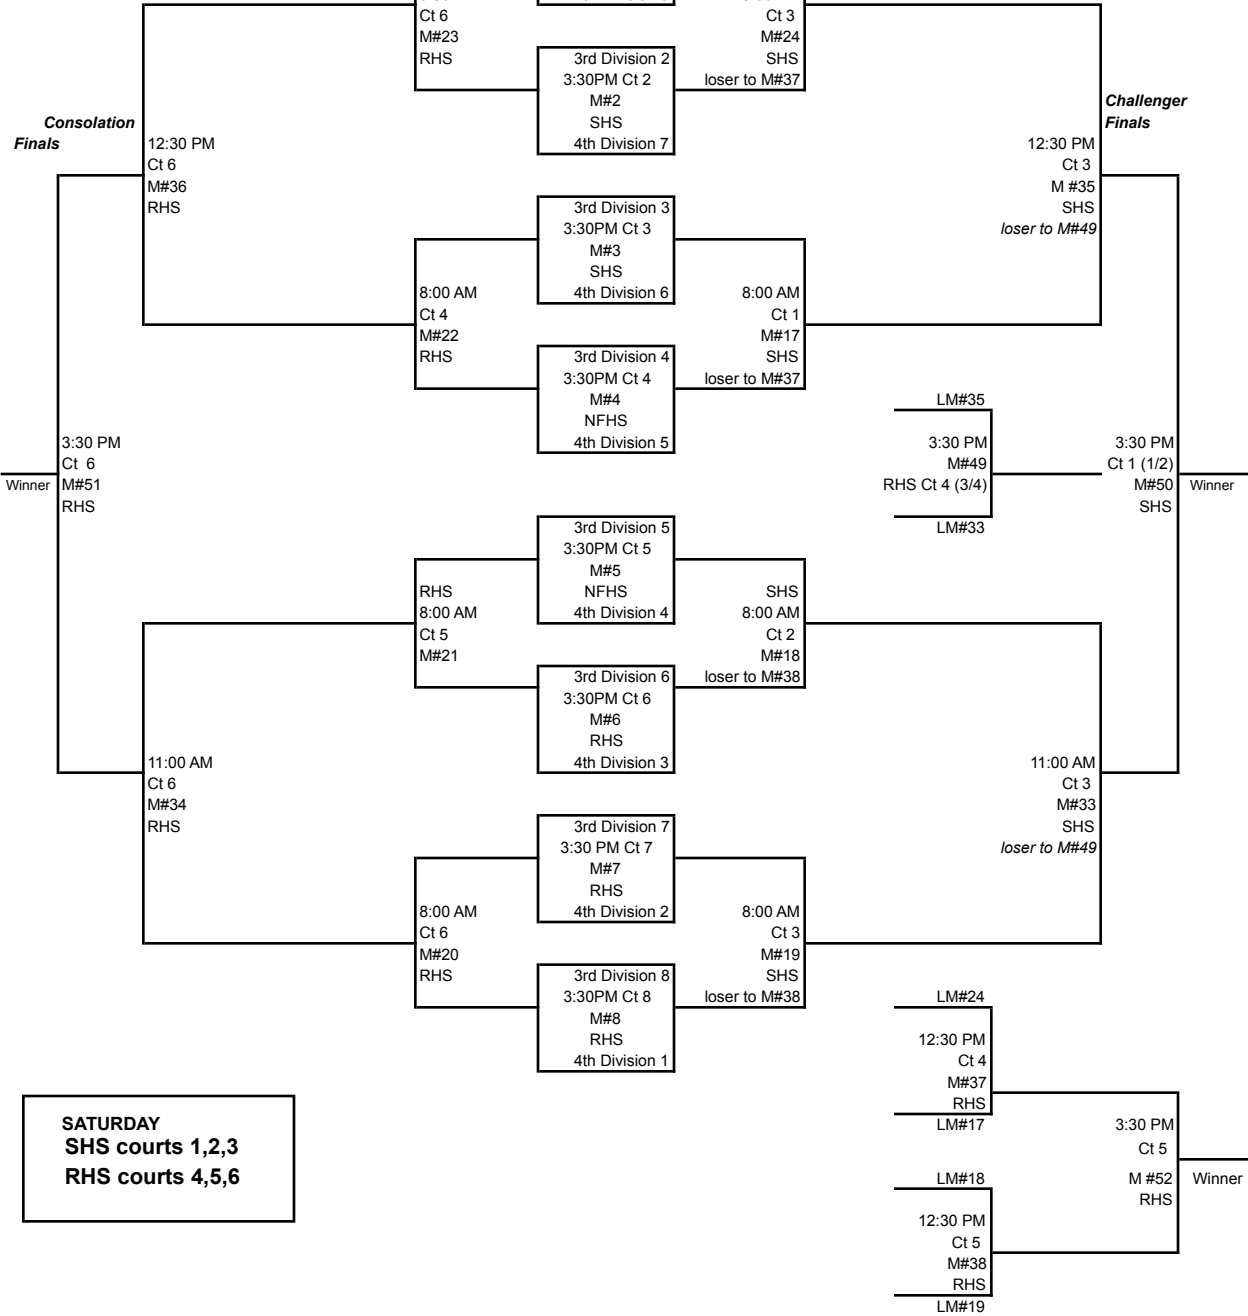

Saturday, August 15
Championship Bracket
SHS courts 1,2,3
RHS courts 4,5,6

GISD
VARSITY
 2 out of 3 rally
 (cap at 30)

Championship Round 1
FRIDAY

Saturday, August 15, 2009
 Challenger Bracket

Place finished in pool/pool number

Challenger Round 1
 FRIDAY

**GISD
 VARSITY**
 2 out of 3 rally
 (cap at 30)

Consolation Round 2 Challenger Round 2

Consolation Semifinals

Challenger Semifinals

SATURDAY
 SHS courts 1,2,3
 RHS courts 4,5,6