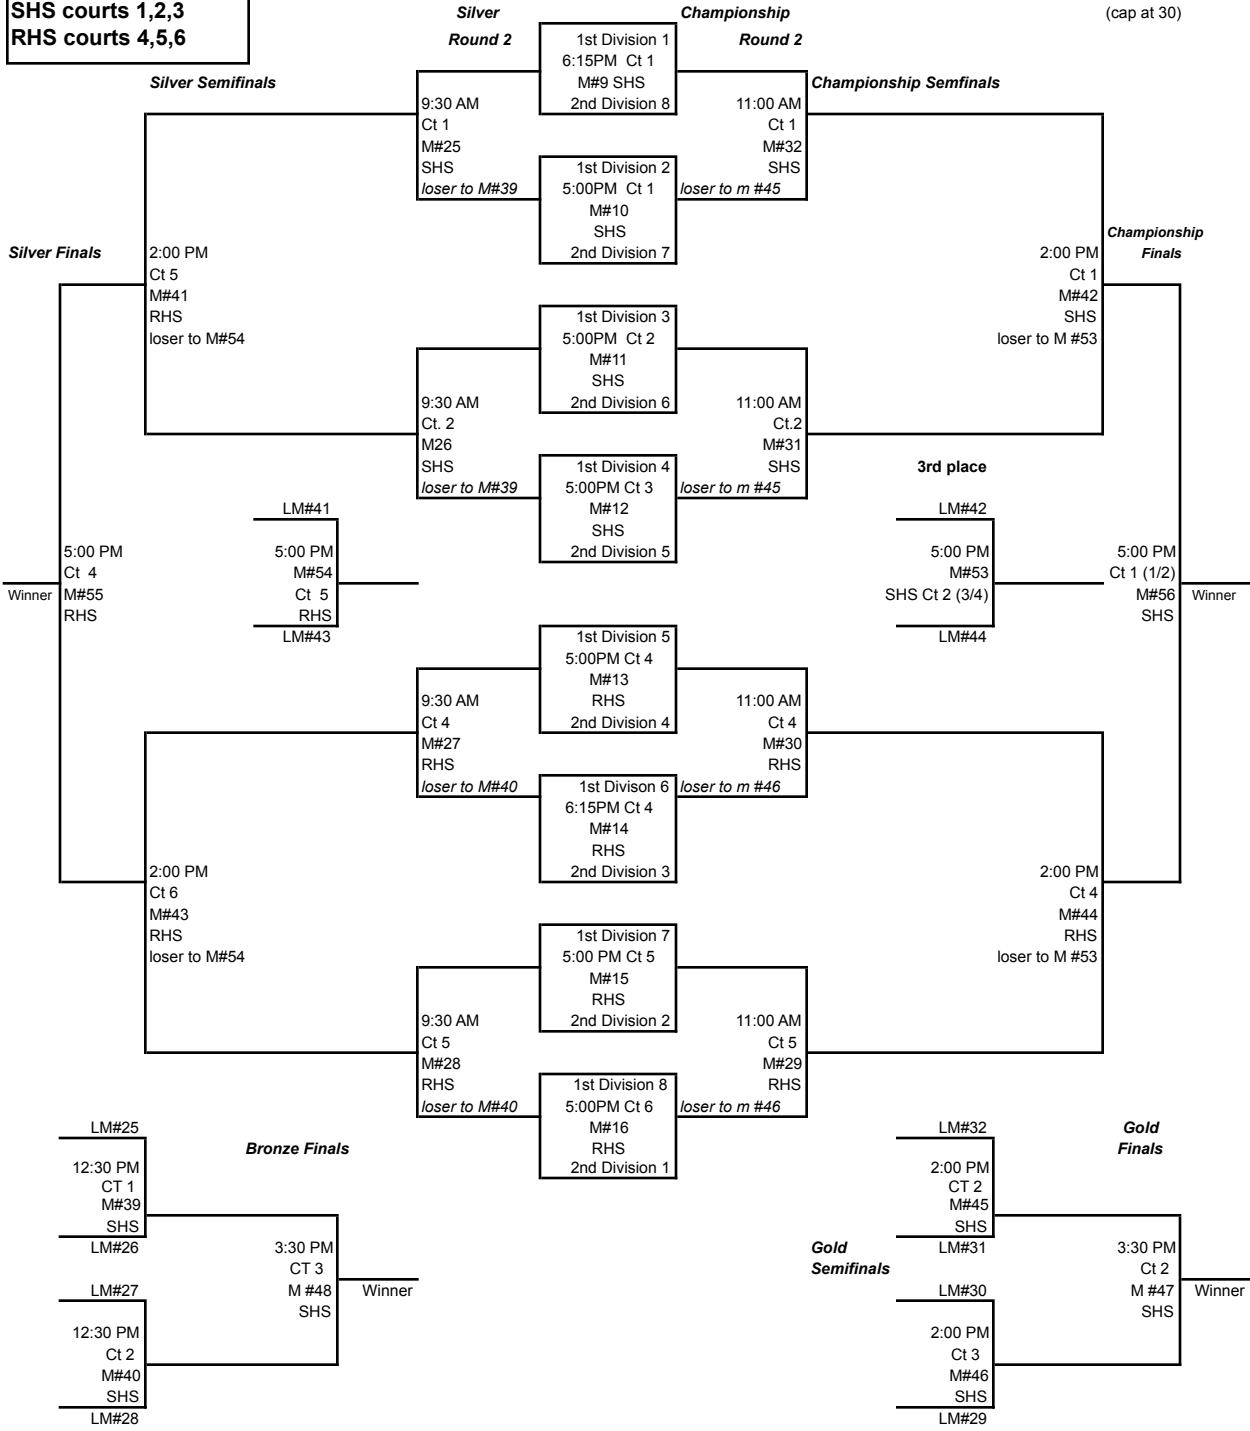

Saturday, August 15
Championship Bracket
SHS courts 1,2,3
RHS courts 4,5,6

GISD
VARSITY
 2 out of 3 rally
 (cap at 30)

Championship Round 1
FRIDAY

Saturday, August 15, 2009
 Challenger Bracket

Place finished in pool/pool number

Challenger Round 1
 FRIDAY

**GISD
 VARSITY**
 2 out of 3 rally
 (cap at 30)

Consolation Round 2 Challenger Round 2

Consolation Semifinals

Challenger Semifinals

SATURDAY
 SHS courts 1,2,3
 RHS courts 4,5,6