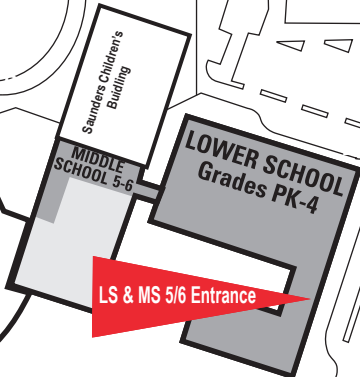

Prestonwood Christian Academy Campus Map

MARSH LANE

E. HEBRON PARKWAY

W. PARK BLVD

W. PLANO PARKWAY

MIDWAY ROAD

LAKE

FIELD HOUSE

LIONS STADIUM

GRAHAM FIELD

Sports & Fitness Center

Faith Chapel

LOWER SCHOOL Grades PK-4

MIDDLE SCHOOL 5-6

LS & MS 5/6 Entrance

Leadership Center

UPPER SCHOOL

MIDDLE SCHOOL 7-8

MainStreet Commons

Student Worship Center

Prestonwood Baptist Church

Atrium

No Entry

Leadership Center
US & MS 7/8 Entrance

Gateway Plaza

STOP

STOP

STOP

International Parkway