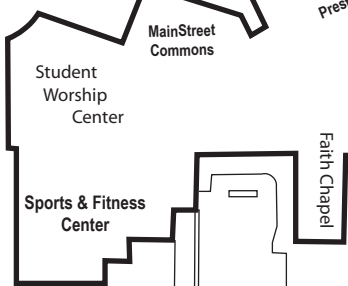

Prestonwood Christian Academy Campus Map

MARSH LANE

E. HEBRON PARKWAY

W. PARK BLVD

W. PLANO PARKWAY

MIDWAY ROAD

LAKE

FIELD HOUSE

LIONS STADIUM

GRAHAM FIELD

Sports & Fitness Center

Faith Chapel

LOWER SCHOOL Grades PK-4

MIDDLE SCHOOL 5-6

LS & MS 5/6 Entrance

Leadership Center

Gateway Plaza

STOP

STOP

STOP

International Parkway