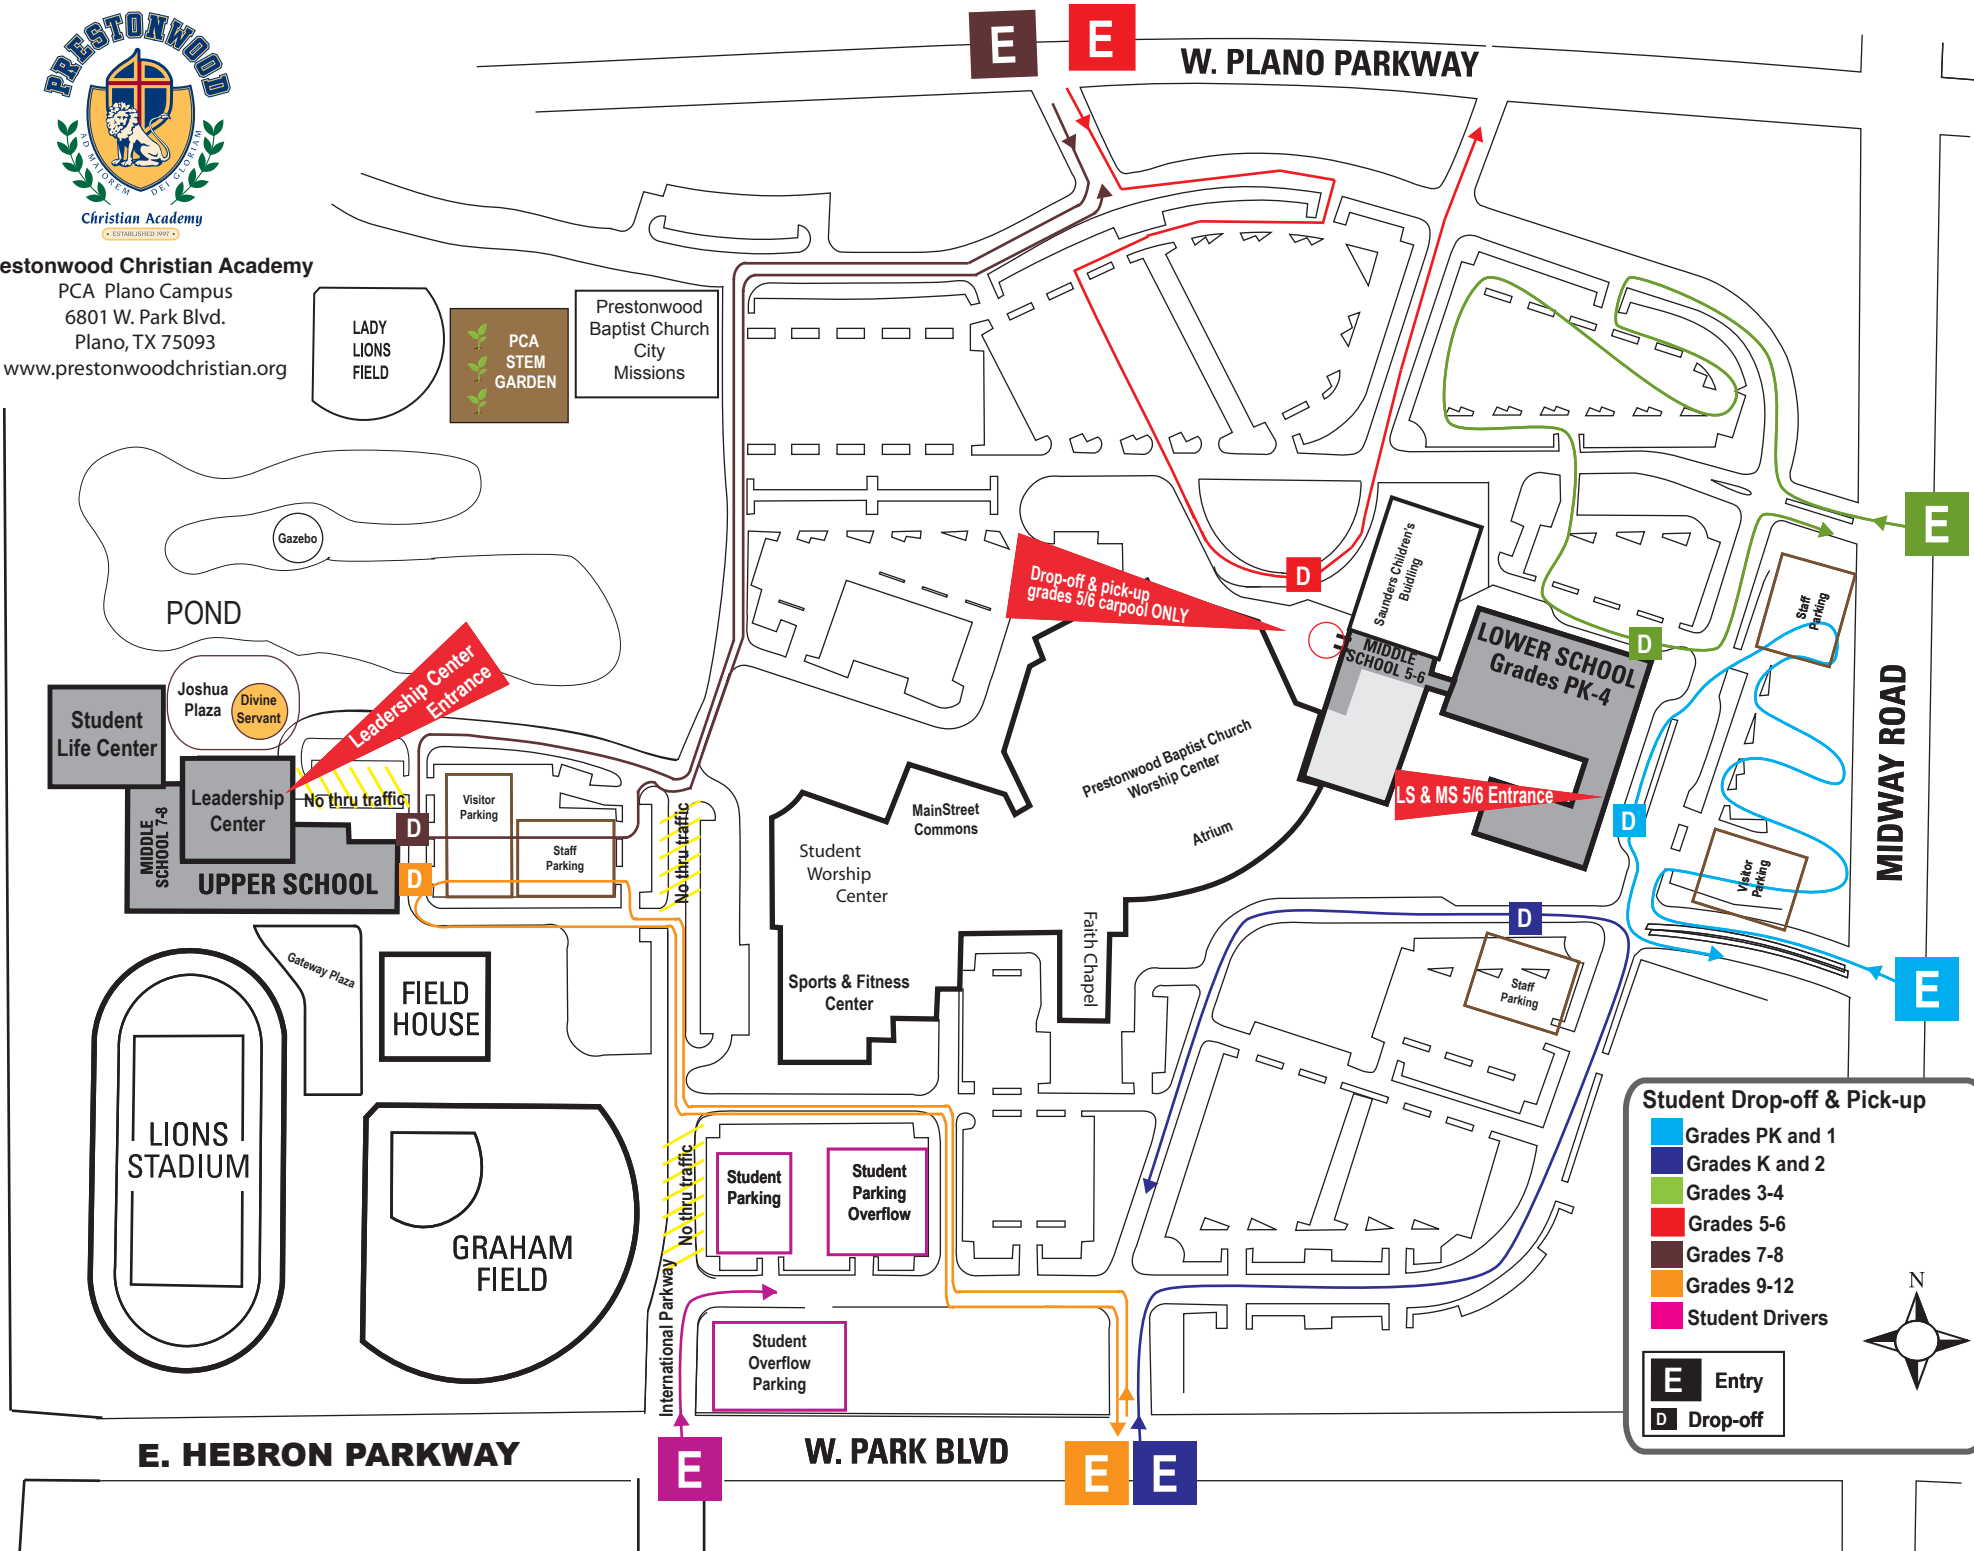

Prestonwood Christian Academy
 PCA Plano Campus
 6801 W. Park Blvd.
 Plano, TX 75093
 www.prestonwoodchristian.org

MARSH LANE

Student Drop-off & Pick-up

- Grades PK and 1
- Grades K and 2
- Grades 3-4
- Grades 5-6
- Grades 7-8
- Grades 9-12
- Student Drivers

E Entry
D Drop-off

E. HEBRON PARKWAY

W. PARK BLVD

W. PLANO PARKWAY

MIDWAY ROAD

E

E

E

E

E

D

D

D

D

D

D

No thru traffic

No thru traffic

No thru traffic

Drop-off & pick-up grades 5/6 carpool ONLY

LS & MS 5/6 Entrance

Leadership Center Entrance